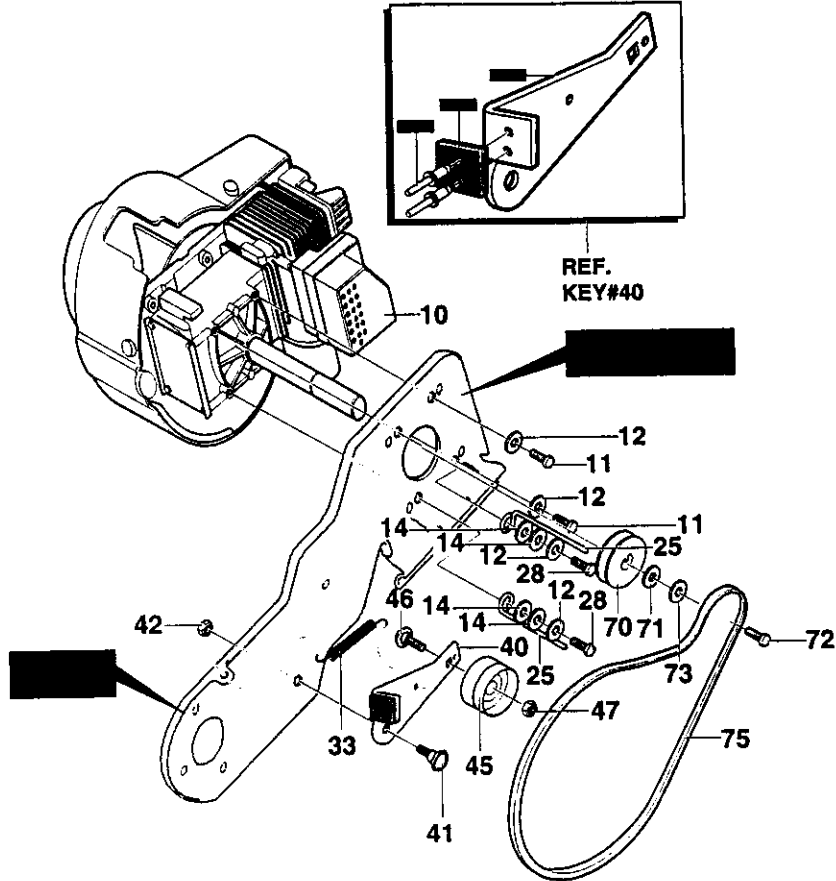

ENGINE ASSEMBLY

All unnumbered items are interchangeable with opposite side

Note: Always use original equipment parts. Use of service/replacement parts other than original parts may void your warranty.

REF NO.	PART NO.	PART NAME
10	-	ENGINE, 3HP (SEE ENGINE MANUAL)
11	8747805-12	SCREW, 5/16-18X .75
12	8100405-00	WASHER, HVSP TLK .328X.60X.09
14	5330710-71	WASHER, FLAT .349X.60X.09
25	5333134-40	GUIDE, BELT
28	8747805-16	SCREW, 5/16-18X1.00
33	5333390-17	SPRING, IDLER BRAKE
40	5337609-41	ASSY, IDLER ARM
40-1	5337613-31	BRACKET, IDLER
40-2	5337602-74	BRAKE PAD - HARD

REF NO.	PART NO.	PART NAME
40-3	5330416-01	RIVET
41	5333335-94	BOLT, 5/16-18
42	8736805-00	NUT, 5/16-18 REG HEX CTRLK
45	5330489-24	PULLEY, IDLER
46	5330458-92	BOLT, 3/8-16X1.50
47	5330005-90	NUT, 3/8-16 HX CTRLKJAM
70	5333388-49	PULLEY, ENG
71	5330258-40	WASHER, SPR
72	5331815-95	SCREW, 5/16-24X .75
73	8100405-00	WASHER, SPLITLOCK
75	5337609-28	BELT, V 3L 34.8"