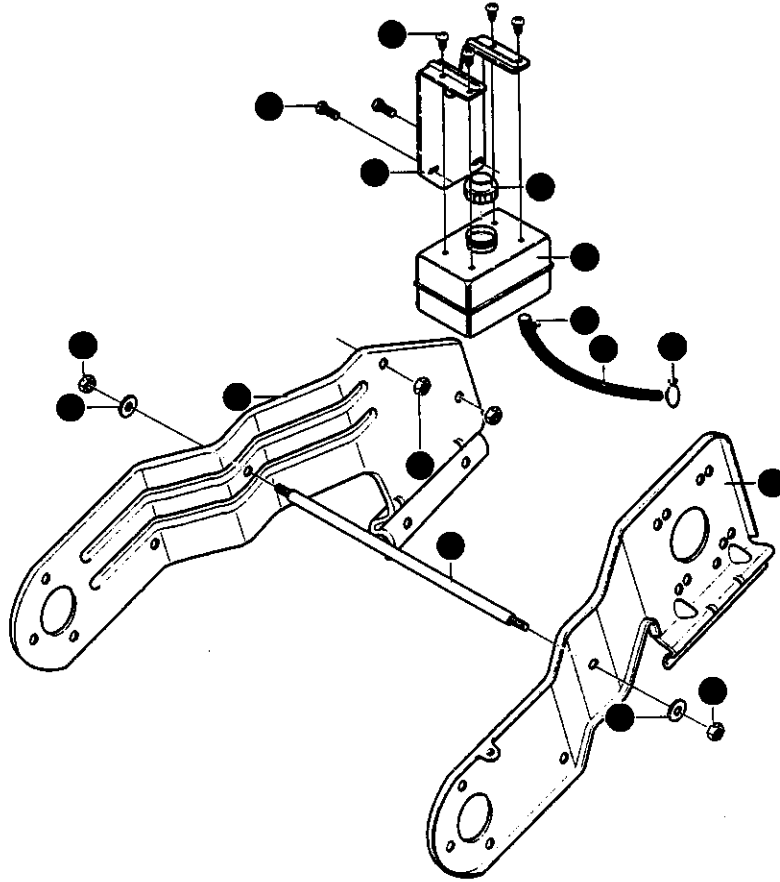

FRAME COMPONENTS ASSEMBLY

REF NO.	PART NO.	PART NAME
80	5337602-72	FRAME, SIDE RH
81	5337602-71	FRAME, SIDE LH
90	5337601-69	ROD, SUPPORT 16.70
91	5330710-63	WASHER, REGSPTLK. 393X.68X.10
92	8732206-00	NUT, 3/8-16
100	5330506-49	BRACKET, GAS TANK
101	5331800-20	SCREW, 1/4-20X .75 HHC
102	5330738-26	NUT, 1/4-20 REGHEXCTRLK
110	5330553-81	TANK, FUEL
111	5333136-81	SCREW, 1/4-14X .88
112	5330012-57	GAS TANK CAP
113	5333233-94	TUBING, .GAS LINE
114	5330486-72	CLAMP,HOSE