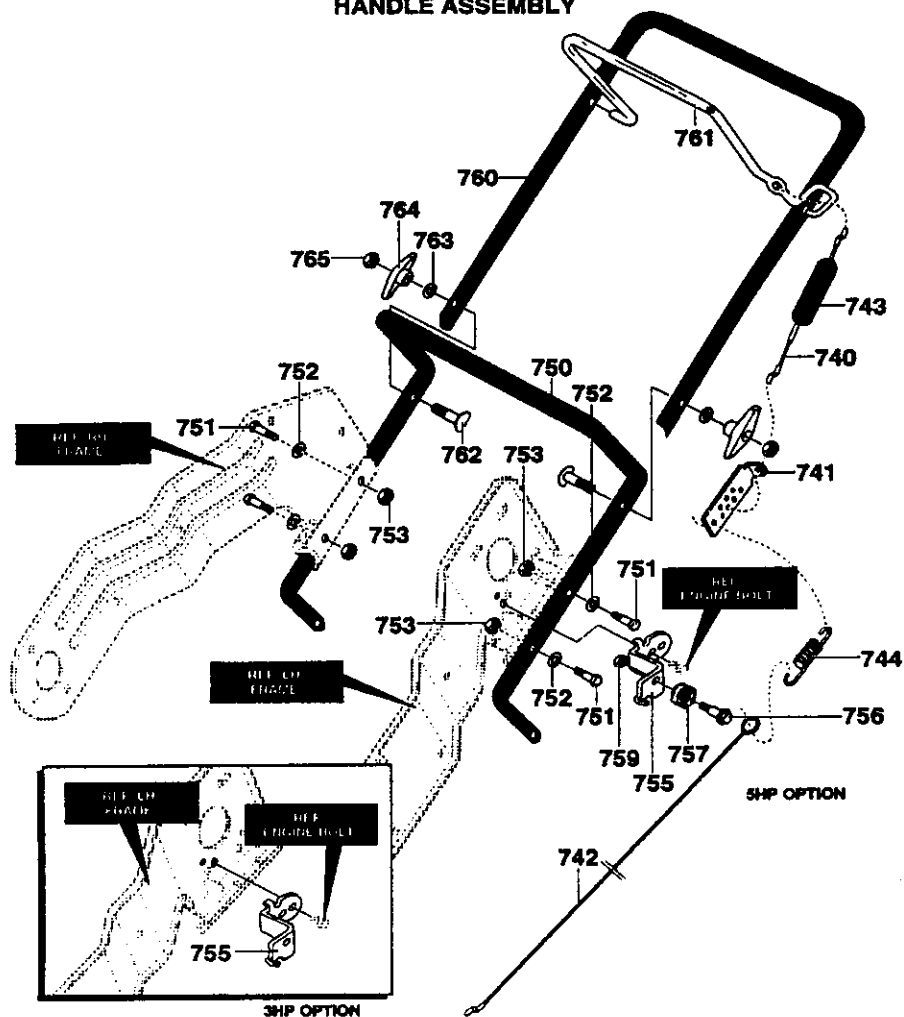

HANDLE ASSEMBLY

REF NO.	PART NO.	PART NAME
740	5337607-74	CABLE, UPPER
741	5333134-41	BRKT, CABLE ADJ
742	5337607-73	CABLE, LOWER CONTROL
743	5333081-46	BOOT, CLUTCH SPRING
744	5333134-71	SPRING, EXT.
750	5333134-87	HANDLE, LOWER
751	8747804-20	SCREW, 1/4-20X1.25
752	5330710-67	WASHER, FLAT .281X .63X.065
753	5330738-26	NUT, 1/4-20 REGHEXCTRLK

REF NO.	PART NO.	PART NAME
755	5337614-86	BRACKET, CABLE
756	5330583-36	BOLT, .375X .375
757	5330483-06	PULLEY,METAL
759	5330738-26	NUT, 1/4-20 REGHEXCTRLK
760	5333372-14	HANDLE, UPPER
761	5333133-08	BAIL, CONTROL
762	5333375-84	BOLT, 5/16-18X2.00
763	5333119-36	WASHER, FORM
764	5330135-27	KNOB, T
765	8736805-00	NUT, 5/16-18