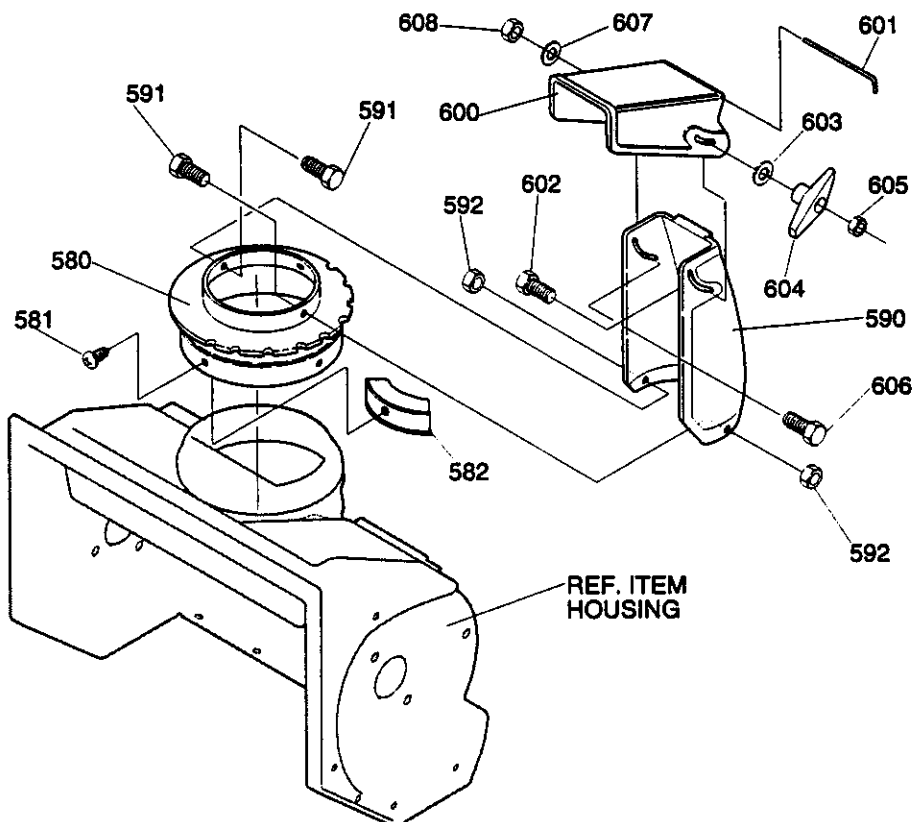

DISCHARGE CHUTE ASSEMBLY

REF NO.	PART NO.	PART NAME
580	5333133-07	RING, CHUTE
581	5333003-02	SCREW, #10 X .50
582	5335770-21	GUIDE, CHUTE
590	5333364-51	CHUTE, LOWER
591	8747804-08	SCREW, 1/4-20X .50
592	5333026-35	NUT, 1/4-20
600	5333076-65	CHUTE, UPPER
601	5333089-31	WIRE, HINGE
602	8721105-10	BOLT, 5/16-18X1.25
603	5330710-71	WASHER, FLAT .344X .69X.065
604	5330135-27	KNOB, T
605	5330710-37	NUT, 5/16-18
606	5335780-88	SCREW, 5/16-18X .75
607	5330710-71	WASHER, FLAT .344X .69X.065
608	8736805-00	NUT, 5/16-18 REGHEXCTRLK