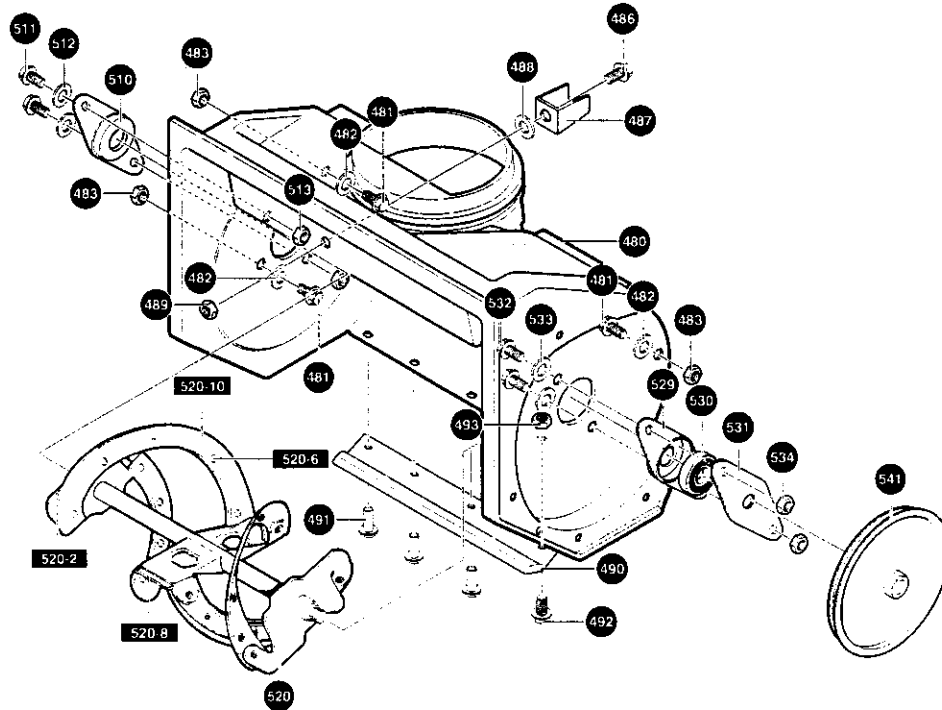

AUGER HOUSING ASSEMBLY

REF NO.	PART NO.	PART NAME
480	5333303-11	ASSY,HOUSING
481	5331800-20	SCREW, 1/4-20X .75
482	5330710-67	WASHER, FLAT .281X .63X.065
483	5330738-26	NUT, 1/4-20
486	5330118-71	SCREW, 1/4-20X .63
487	5333311-26	BRACKET, STOP
488	5333312-11	WASHER, FLAT .333X .87X.119
489	8732204-00	NUT, 1/4-20
490	5333340-31	BLADE, SCRAPER
491	5335777-07	RIVET
492	5331800-20	SCREW, 1/4-20X .75
493	5333026-35	NUT, 1/4-20 WDFL
510	5335770-23	BEARING, FLANGE
511	5337102-63	SCREW, 1/4-20X1.00

REF NO.	PART NO.	PART NAME
512	5330710-67	WASHER, FLAT .281X .63X.065
513	5333026-35	NUT, 1/4-20
520	5333124-07	AUGER, ASSY
520-2	5333025-65	AUGER BLADE
520-6	5330498-38	RIVET
520-8	5333359-92	BLADE CENTER
529	5335802-51	RETAINER, BEARING
530	5330438-46	BEARING, BALL
531	5333342-87	PLATE, RETNR BRNG
532	5335790-52	SCREW, 1/4-20X .62
533	5330710-67	WASHER, FLAT .281X .63X.065
534	5330738-26	NUT, 1/4-20 REGHEXCTRLK
541	5333389-65	PULLEY, V3L 6.00