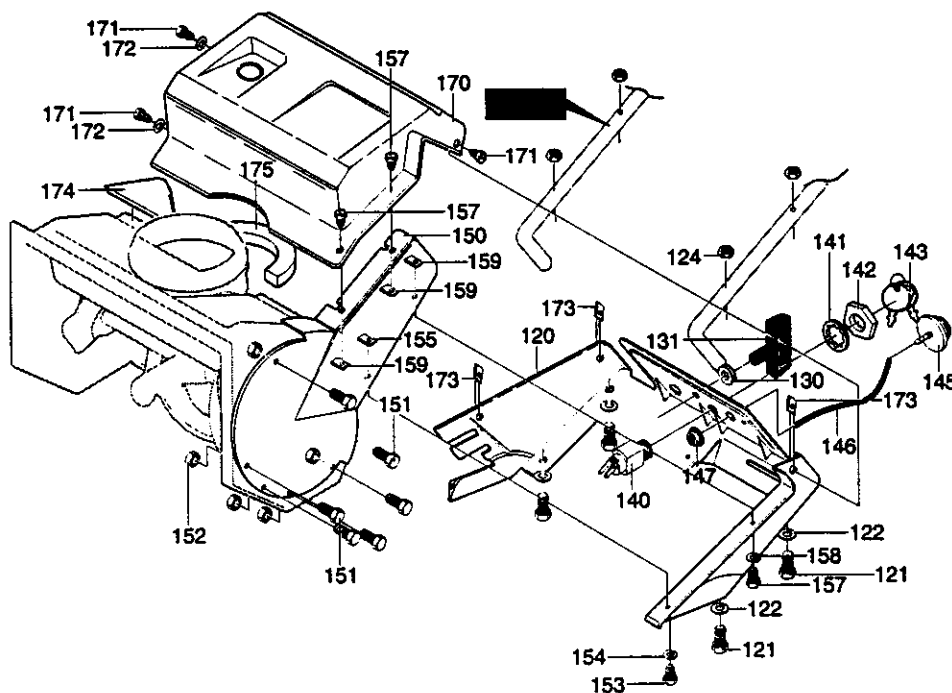

TOP COVER ASSEMBLY

REF NO.	PART NO.	PART NAME
120	5333380-43	COVER, BOTTOM
121	8747804-20	SCREW, 1/4-20X1.25
122	5330710-67	WASHER, FLAT .281X.63X.065
124	8732204-00	NUT, 1/4-20 REGHEXCTRLK
130	5330575-87	GROMMET & WASHER, ROPE GUIDE
131	5333336-43	KNOB, STAND TEE
140	5330569-92	SWITCH, IGNITION
141	5331385-57	WASHER, REGINTLK .640X1.1X.05
142	5333001-93	NUT, 5/8-32
143	5330496-43	2 KEYS & RING, ASSY
145	5330548-01	PRIMER, ENGINE
146	5330012-59	HOSE, PRIM
147	8732204-00	NUT, 1/4-20 REGHEXKEPS
150	5333088-02	COVER, BELT 2CY
151	5332747-07	SCREW, 10-24X.50

REF NO.	PART NO.	PART NAME
152	5333123-00	NUT, #10-24 REGHEXCTRLK
153	8747804-08	SCREW, 1/4-20X.50
154	5330710-67	WASHER, FLAT .281X.63X.065
155	5330506-69	NUT, 1/4-20 TINN U
157	5330560-21	SCREW, 1/4-14X.75
158	5330710-67	WASHER, FLAT .281X.63X.065
159	5330494-41	NUT, 1/4-10 SPEED JTYPE
170	5333364-52	COVER, TOP
171	5330560-21	SCREW, 1/4-14X.75
172	5330710-67	WASHER, FLAT .281X.63X.065
173	5330494-41	NUT, 1/4-10 SPEED J TYPE
174	5330553-79	SEAL, STRIP
175	5330553-80	SEAL, STRIP