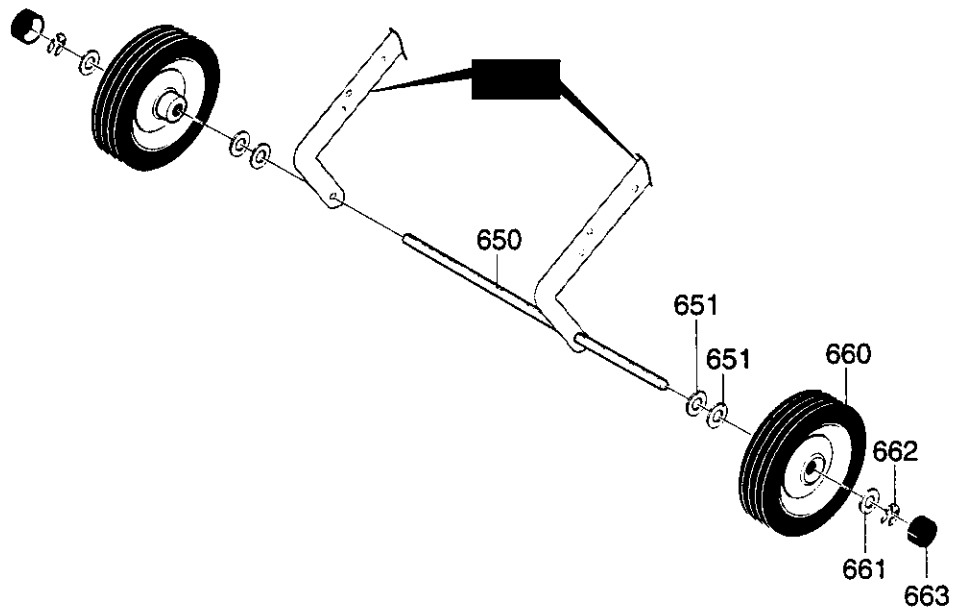

REF NO.	PART NO.	PART NAME
152	5333123-00	NUT, #10-24 REGHEXCTRLK
153	8747804-08	SCREW, 1/4-20X.50
154	5330710-67	WASHER, FLAT .281X.63X.065
155	5330506-69	NUT, 1/4-20 TINN U
157	5330560-21	SCREW, 1/4-14X.75
158	5330710-67	WASHER, FLAT .281X.63X.065
159	5330494-41	NUT, 1/4-10 SPEED JTYPE
170	5333364-52	COVER, TOP
171	5330560-21	SCREW, 1/4-14X.75
172	5330710-67	WASHER, FLAT .281X.63X.065
173	5330494-41	NUT, 1/4-10 SPEED J TYPE
174	5330553-79	SEAL, STRIP
175	5330553-80	SEAL, STRIP

### AUGER HOUSING ASSEMBLY

REF NO.	PART NO.	PART NAME
480	5333303-11	ASSY,HOUSING
481	5331800-20	SCREW, 1/4-20X .75
482	5330710-67	WASHER, FLAT .281X .63X.065
483	5330738-26	NUT, 1/4-20
486	5330118-71	SCREW, 1/4-20X .63
487	5333311-26	BRACKET, STOP
488	5333312-11	WASHER, FLAT .333X .87X.119
489	8732204-00	NUT, 1/4-20
490	5333340-31	BLADE, SCRAPER
491	5335777-07	RIVET
492	5331800-20	SCREW, 1/4-20X .75
493	5333026-35	NUT, 1/4-20 WDFL
510	5335770-23	BEARING, FLANGE
511	5337102-63	SCREW, 1/4-20X1.00

REF NO.	PART NO.	PART NAME
512	5330710-67	WASHER, FLAT .281X .63X.065
513	5333026-35	NUT, 1/4-20
520	5333124-07	AUGER, ASSY
520-2	5333025-65	AUGER BLADE
520-6	5330498-38	RIVET
520-8	5333359-92	BLADE CENTER
529	5335802-51	RETAINER, BEARING
530	5330438-46	BEARING, BALL
531	5333342-87	PLATE, RETNR BRNG
532	5335790-52	SCREW, 1/4-20X .62
533	5330710-67	WASHER, FLAT .281X .63X.065
534	5330738-26	NUT, 1/4-20 REGHEXCTRLK
541	5333389-65	PULLEY, V3L 6.00

### WHEELS ASSEMBLY

REF NO.	PART NO.	PART NAME
650	5333136-78	AXLE, 7X1.5 DIA.
651	5335834-09	WASHER, FLAT .391X1.00X.125
660	5337607-14	TIRE & RIM
661	5335834-09	WASHER, FLAT .391X1.00X.125
662	5335775-98	RING, RET E .
663	5335770-37	HUB CAP