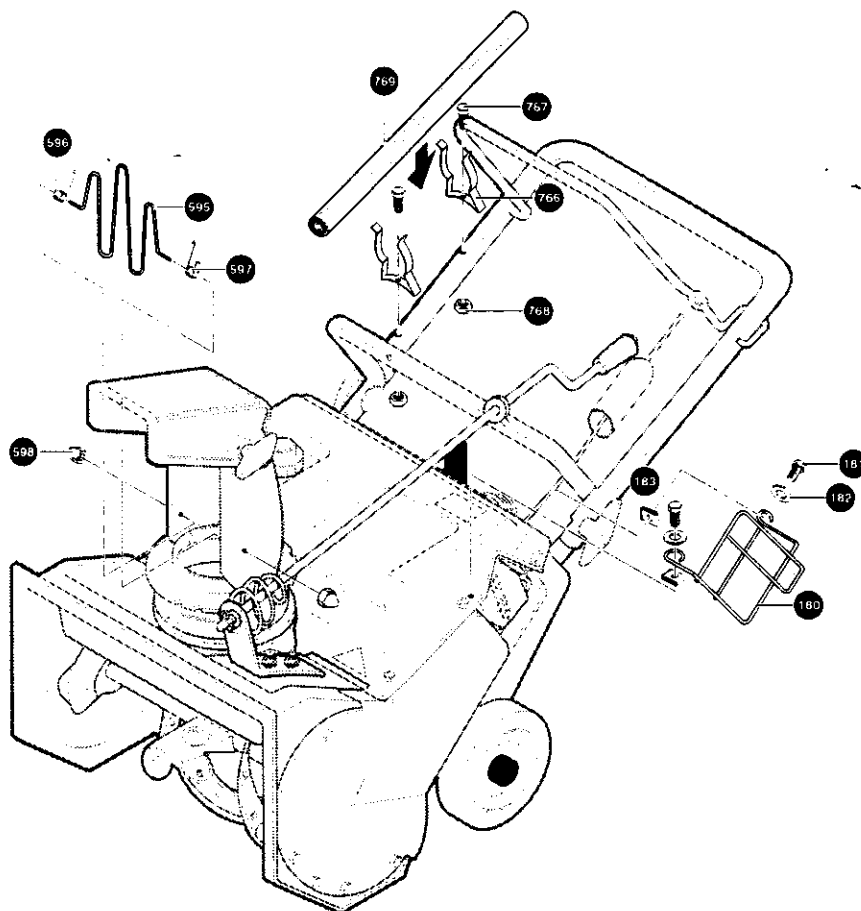

MUFFLER GUARD

REF NO.	PART NO.	PART NAME
180	5330571-39	GUARD, MUFFLER
181	5335790-52	SCREW, 1/4-20 X .62
182	5330710-67	WASHER, FLAT .281 X .63 X .065
183	5330506-69	NUT, 1/4-20
595	5333112-06	GUARD, WIRE LOWER CHUTE
596	5330517-76	SPRING, TORSION
597	5330517-77	SPRING, TORSION
598	5330491-06	NUT, ACORN

REF NO.	PART NO.	PART NAME
766	5333043-62	CLIP, RETAINER
767	5334142-91	SCREW, 10-32 X 1.25 HHMA
768	5339973-19	NUT, #10-32 REGHEXCTRLK
769	5333043-61	CLEARING STICK