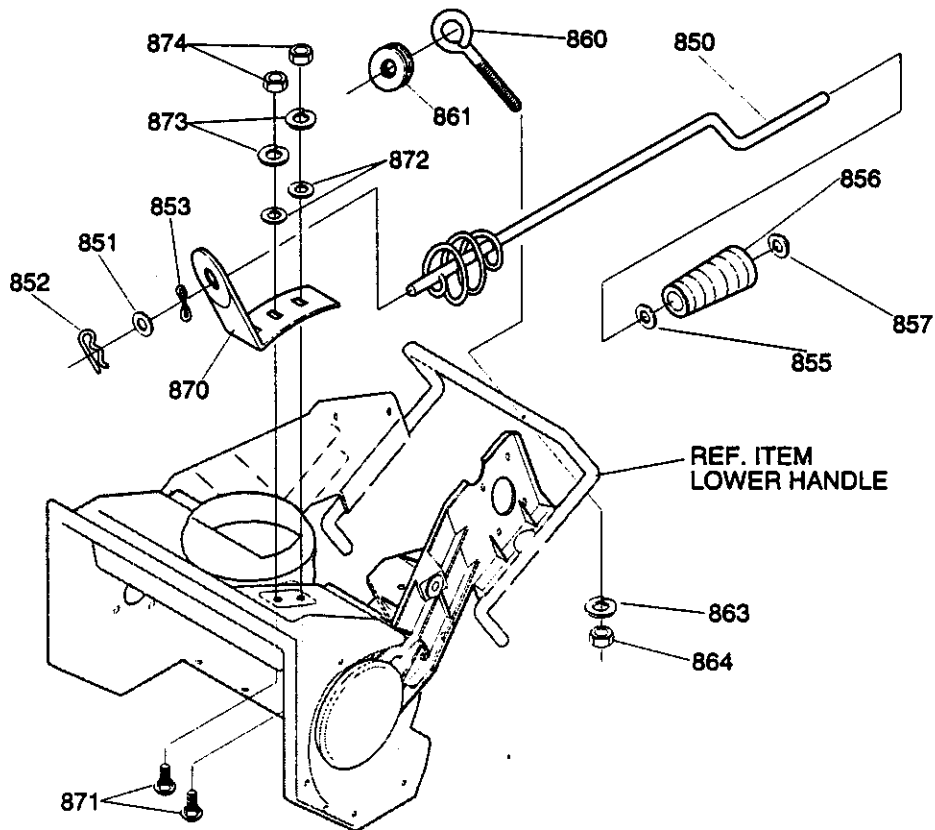

CHUTE ROD ASSEMBLY

REF NO.	PART NO.	PART NAME
850	5333149-96	ROD, ASSY UPR CHUTE
851	5330710-72	WASHER, FLAT .406X .81X.065
852	5331212-24	PIN, COTTER
853	5333134-31	WASHER, CURVED SRING
855	5330710-72	WASHER, FLAT .406X .81X.065
856	5330570-82	KNOB, SLEEVE
857	5333315-32	NUT, PUSH, FITS
860	5333137-12	BOLT, EYE 3/8-16 X 2.00
861	5154001-48	GROMMET, EYE BOLT

REF NO.	PART NO.	PART NAME
863	5330710-63	WASHER, REGSPTLK .393X.68X.10
864	8732206-00	NUT, 3/8-16 HEXJAM
870	5333134-38	BRACKET, CHUTE ROTATE
871	5333407-20	BOLT, 5/16-18X .75
872	5330710-71	WASHER, FLAT .344X .69X.065
873	8100405-00	WASHER, HVSPTLK .328X.60X.09
874	5330710-37	NUT, 5/16-18 REGHEX